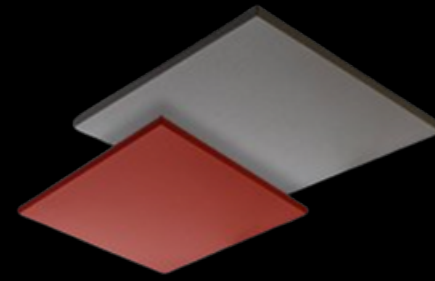

## ECHO CLOUD

ECHO CLOUD baffle is a suspended acoustic panel with polyurethane foam core and textile finish. It serves to control the room acoustics in residential and commercial spaces by double absorptive surface on top and bottom of the panel

### Technical Information

- Material:** Acoustic foam and acoustic fabric
- Color:** 22 colors from the catalog (T01-T22)
- Dimensions:** 20" x 20" / 40" x 20"
- Thickness:** 2"
- Weight:** 1 lbs / 2.5 lbs
- Installation:** Suspended or glued to the ceiling
- Maintenance:** Clean with a damp cloth

## ECHO MOON

ECHO MOON baffle is a high-performance sound-absorbing hanging panel with acoustic foam core and textile finish. The acoustic baffle creates an impressive architectural expression for any interior without interfering with existing lighting.

## ECHO WAVE

ECHO WAVE baffle and its suspension method are ideal for rooms with ceilings where horizontal baffles or raster suspended ceilings are not applicable. With Acoustic from core and textile finish, ECHO WAVE can create a better acoustic and esthetic environment for any interior.