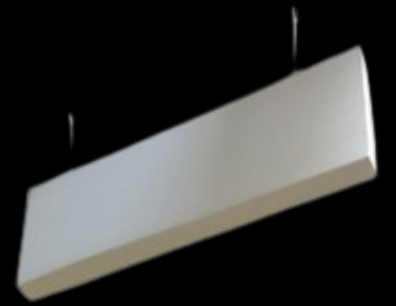

## ECHO CLOUD

ECHO CLOUD baffle is a suspended acoustic panel with polyurethane foam core and textile finish. It serves to control the room acoustics in residential and commercial spaces by double absorptive surface on top and bottom of the panel

## ECHO MOON

ECHO MOON baffle is a high-performance sound-absorbing hanging panel with acoustic foam core and textile finish. The acoustic baffle creates an impressive architectural expression for any interior without interfering with existing lighting.

### Technical Information

- Material:** Acoustic foam and acoustic fabric
- Color:** 22 colors from the catalog (T01-T22)
- Dimensions:** Diameter of 20" / 40"
- Thickness:** 2"
- Weight:** 1 lbs / 4 lbs
- Installation:** Suspended or glued to the ceiling
- Maintenance:** Clean with a damp cloth

## ECHO WAVE

ECHO WAVE baffle and its suspension method are ideal for rooms with ceilings where horizontal baffles or raster suspended ceilings are not applicable. With Acoustic from core and textile finish, ECHO WAVE can create a better acoustic and esthetic environment for any interior.